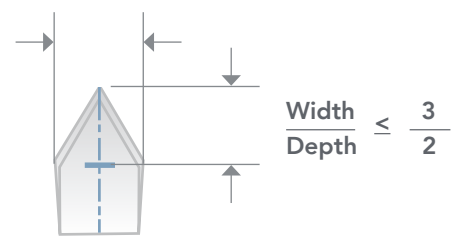

Beaver®
Knives and Blades

bvimedical.com

Unprecedented Sharpness and a 15-50% Less Insertion Force That Beats the Competition*

Knife Insertion Force Into Porcine Cornea

BVI TIP: Did you know Beaver knives have a depth indicator? The depth indicator represents the tunnel length.

Beaver Knives Are Specialized For the Specific Task at Hand

Brand	Slit/Phaco	Sideports	IOL Insertion
Xstar	✓		
MVR		✓	
Optimum		✓	
Micro-Sharp		✓	
Xstar-Crescent			✓

Knife sizes	Reference line from tip
1.8 mm and 2 mm	1.75 mm
> 2 mm	2 mm