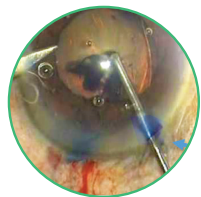

Beaver Knives Are Specialized For the Specific Task at Hand

Brand	Slit/Phaco	Sideports	IOL Insertion
Xstar	✓		
MVR		✓	
Optimum		✓	
Micro-Sharp		✓	
Xstar-Crescent			✓

Knife sizes	Reference line from tip
1.8 mm and 2 mm	1.75 mm
> 2 mm	2 mm

Please check table to match with the brand.

BVI TIP: Did you know you can drip Trypan Blue on the blade to help mark incision location**