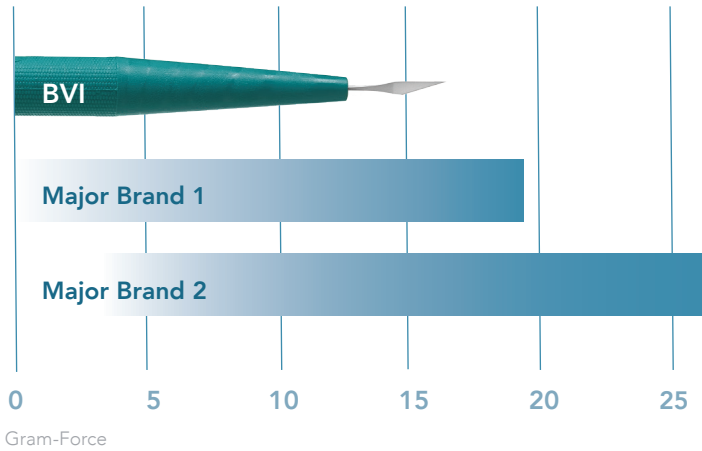

BVI

Beaver® Cataract Knives

Trusted Performance, Precision and Innovation

BVI offers a wide range of conventional knives for cataract surgery. Beaver Slit, Sideport, Crescent and Micro-Sharp knives come in a wide range of sizes to meet the needs of ophthalmic surgeons.

Beaver®
Knives and Blades

bvimedical.com

Unprecedented Sharpness and a 15-50% Less Insertion Force That Beats the Competition*

Knife Insertion Force Into Porcine Cornea

BVI TIP: Did you know Beaver knives have a depth indicator? The depth indicator represents the tunnel length.

Beaver Knives Are Specialized For the Specific Task at Hand

Brand	Slit/Phaco	Sideports	IOL Insertion
Xstar	✓		
MVR		✓	
Optimum		✓	
Micro-Sharp		✓	
Xstar-Crescent			✓

Knife sizes	Reference line from tip
1.8 mm and 2 mm	1.75 mm
> 2 mm	2 mm